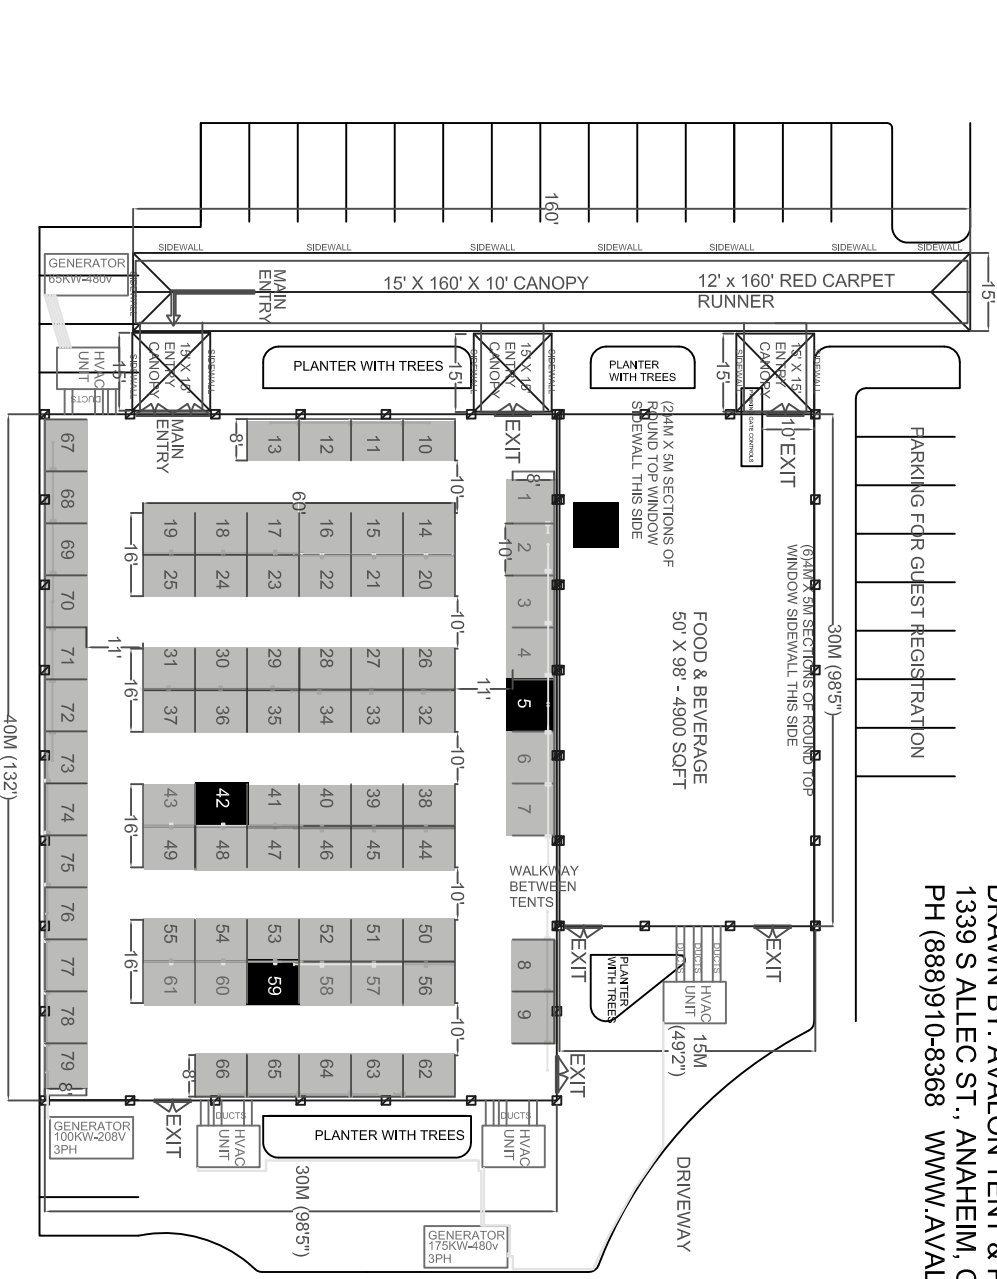

**TOWN & COUNTRY HOTEL
500 N HOTEL CIRCLE
SAN DIEGO, CA**

EXIT FROM HOTEL PROPERTY TO STREET

FIRE LANE - 20' W

DRIVEWAY

HOTEL LOBBY

**DRAWN BY: AVALON TENT & PARTY
1339 S ALLEC ST., ANAHEIM, CA 92805
PH (888)910-8368 WWW.AVALONTENT.COM**

■ = Not Available
■ = Beer Stations

DRIVEWAY

DRIVEWAY

40M (132')